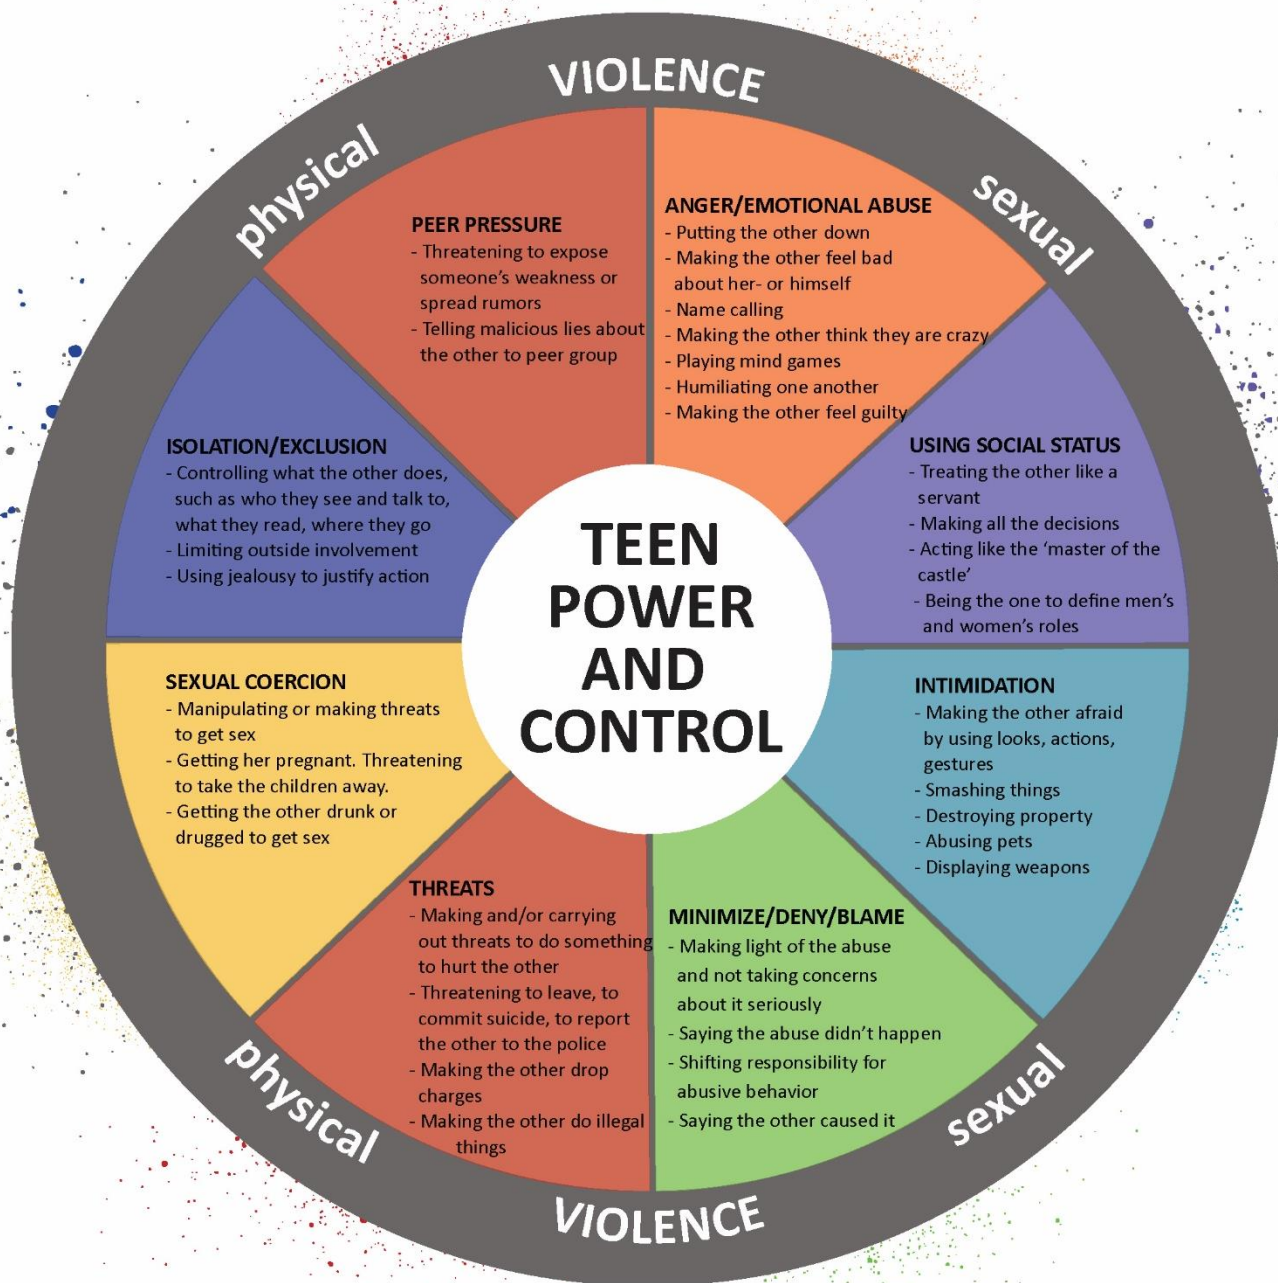

Teen Power & Control Wheel

Adapted from the Domestic Abuse Intervention in Duluth, Minnesota